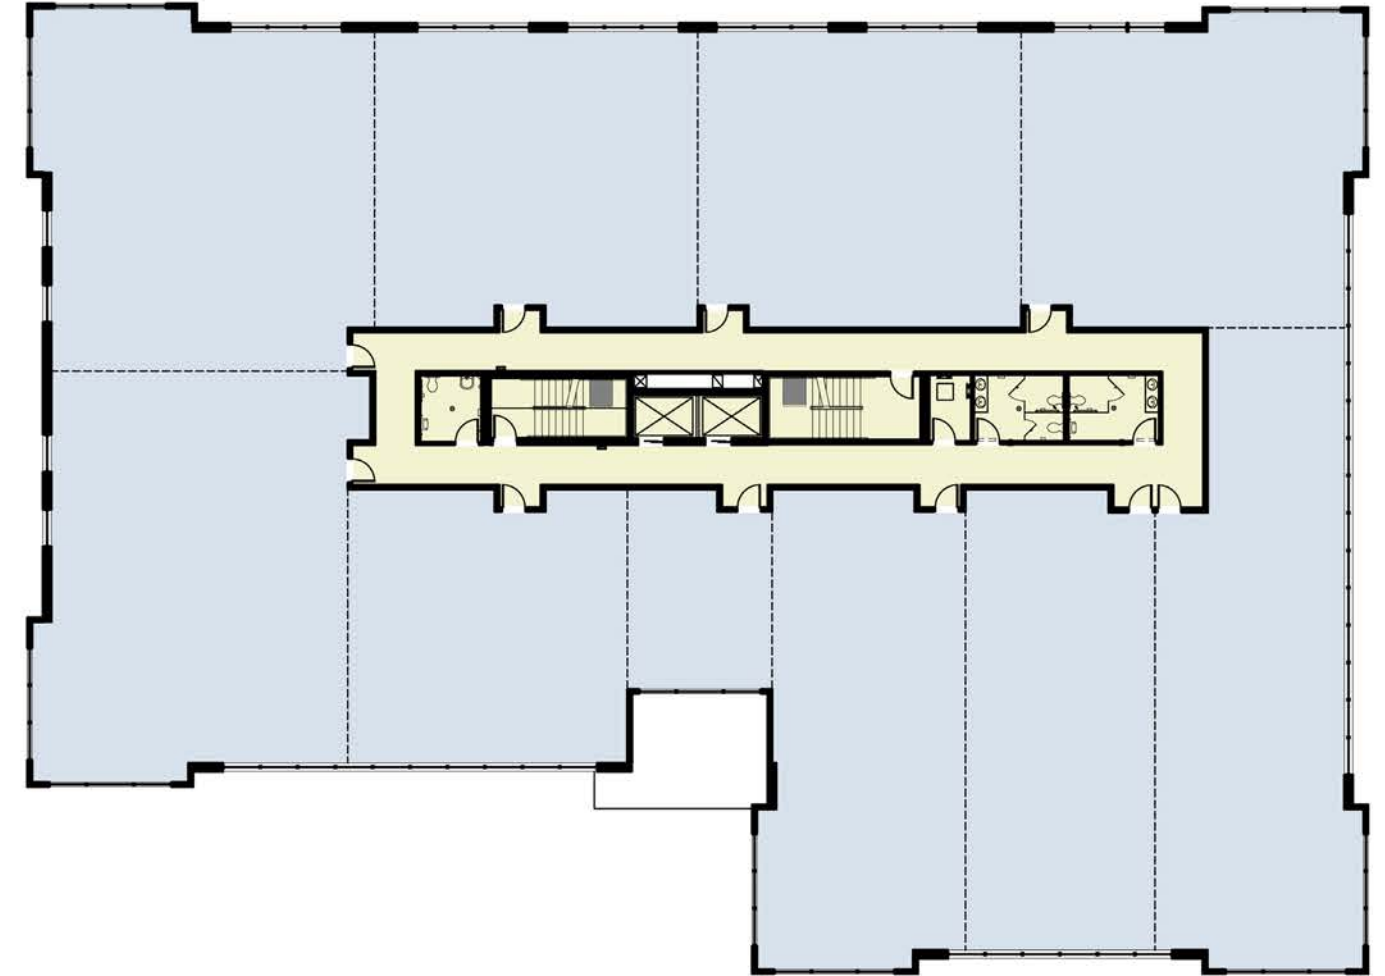

MAIN FLOOR PLAN
FLOOR AREA: 19,770 S.F.

2ND, 3RD FLOOR PLAN
FLOOR AREA: 19,770 S.F.

4805, 4811, 4815 Portage Avenue
Floor Plans - March 1, 2021